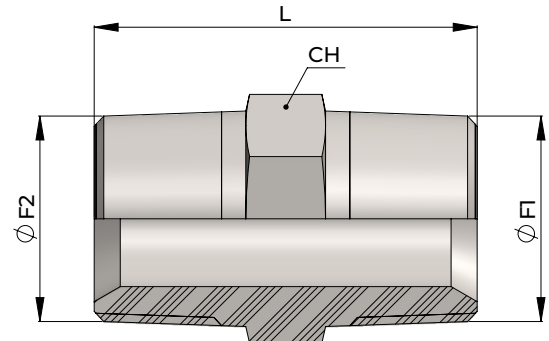

INOX AISI 316

# NCC

**BSPT/BSPT NIPLES**  
**NIPLES DI CONGIUNZIONE BSPT/BSPT**

Part Number	Thread		L mm	CH mm
	F1	F2		
NCC018018316	BSPT 1/8"-28	BSPT 1/8"-28	26	12
NCC014014316	BSPT 1/4"-19	BSPT 1/4"-19	35	14
NCC038038316	BSPT 3/8"-19	BSPT 3/8"-19	36	17
NCC012012316	BSPT 1/2"-14	BSPT 1/2"-14	44	22
NCC058058316	BSPT 5/8"-14	BSPT 5/8"-14	46	24
NCC034034316	BSPT 3/4"-14	BSPT 3/4"-14	48	27
NCC001001316	BSPT 1"-11	BSPT 1"-11	59	35
NCC114114316	BSPT 1.1/4"-11	BSPT 1.1/4"-11	62	45
NCC112112316	BSPT 1.1/2"-11	BSPT 1.1/2"-11	64	50
NCC002002316	BSPT 2"-11	BSPT 2"-11	70	65