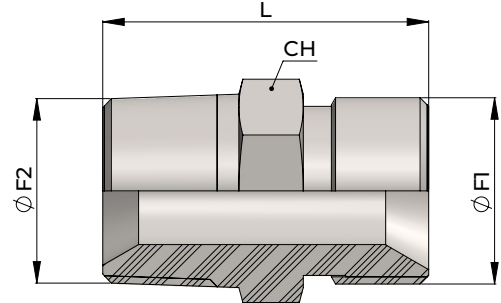

INOX AISI 316

NIC

BSP/BSPT NIPLES
NIPLES DI CONGIUNZIONE BSP/BSPT

Part Number	Thread		L mm	CH mm
	F1	F2		
NIC018018316	BSP 1/8"-28	BSPT 1/8"-28	27	12
NIC014014316	BSP 1/4"-19	BSPT 1/4"-19	33	17
NIC038038316	BSP 3/8"-19	BSPT 3/8"-19	33	19
NIC012012316	BSP 1/2"-14	BSPT 1/2"-14	42	22
NIC058058316	BSP 5/8"-14	BSPT 5/8"-14	43	24
NIC034034316	BSP 3/4"-14	BSPT 3/4"-14	44	27
NIC001001316	BSP 1"-11	BSPT 1"-11	55	36
NIC114114316	BSP 1.1/4"-11	BSPT 1.1/4"-11	60	46
NIC112112316	BSP 1.1/2"-11	BSPT 1.1/2"-11	61,5	50
NIC002002316	BSP 2"-11	BSPT 2"-11	68	60