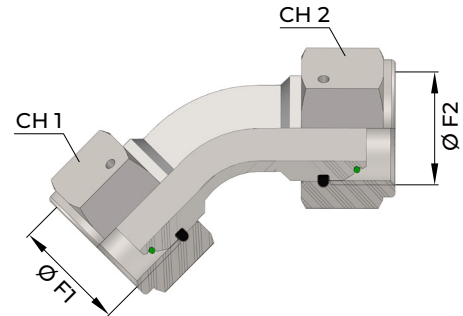

INOX AISI 316

# AFFG45 • AFFG4R

45° BSP SWIVEL F/F 60° FLARE WITH TRUST WIRE NUT  
 ADATTATORE 45° BSP F/F GIREVOLE SV.60° CON DADO SPINATO

Part Number	Thread	Thread	CH 1	CH 2	O-RING VITON
	F1	F2	mm	mm	
AFFG45014316	1/4"-19	1/4"-19	19	19	NO
AFFG45038316	3/8"-19	3/8"-19	22	22	NO
AFFG4R012316	1/2"-14	1/2"-14	27	27	SI
AFFG4R034316	3/4"-14	3/4"-14	32	32	SI
AFFG4R001316	1"-11	1"-11	38	38	SI
AFFG4R114316	1 1/4"-11	1 1/4"-11	50	50	SI
AFFG4R112316	1 1/2"-11	1 1/2"-11	55	55	SI
AFFG4R002316	2"-11	2"-11	70	70	SI