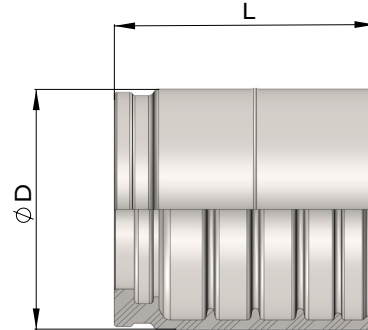

INOX AISI 316

BOPCMP

NO SKIVE FERRULE CMP
BOCCOLA A PRESSARE NO PELARE CMP

Part Number	Hose ID	D	L	Hoses Valid For
	size	mm	mm	
BOPCMP014316	1/4"	20	26	1SN-1SC-2SC-R16-R17
BOPCMP516316	5/16"	22	26	1SN-1SC-2SC-R16-R17
BOPCMP038316	3/8"	24	28	1SN-1SC-2SC-R16-R17
BOPCMP012316	1/2"	28	28	1SN-1SC-2SC-R16
BOPCMP058316	5/8"	32	29	1SN-1SC-2SC-R16
BOPCMP034316	3/4"	35	35	1SN-1SC-2SC-R16
BOPCMP001316	1"	44	44,5	1SN-1SC-2SC-R16