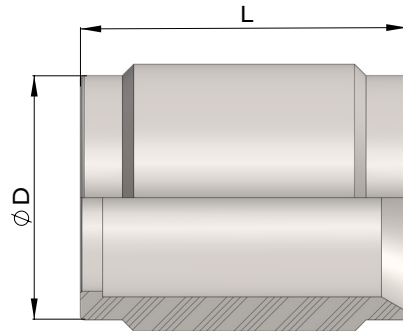

INOX AISI 316

BOPCOR

FERRULE FOR TEFLON CORRUGATED HOSE
 BOCCOLA A PRESSARE TUBO TEFLON CORRUGATO

| Part Number | Hose ID | D | L | Hoses Valid For |
|--------------|---------|------|------|------------------|
| | size | mm | mm | |
| BOPCOR014316 | 1/4" | 18 | 26,5 | Teflon Corrugato |
| BOPCOR038316 | 3/8" | 20 | 28,5 | Teflon Corrugato |
| BOPCOR012316 | 1/2" | 24 | 30 | Teflon Corrugato |
| BOPCOR034316 | 3/4" | 33 | 43 | Teflon Corrugato |
| BOPCOR001316 | 1" | 38,5 | 46 | Teflon Corrugato |
| BOPCOR114316 | 1.1/4" | 49,5 | 54 | Teflon Corrugato |
| BOPCOR112316 | 1.1/2" | 55,5 | 57 | Teflon Corrugato |
| BOPCOR002316 | 2" | 69 | 70 | Teflon Corrugato |