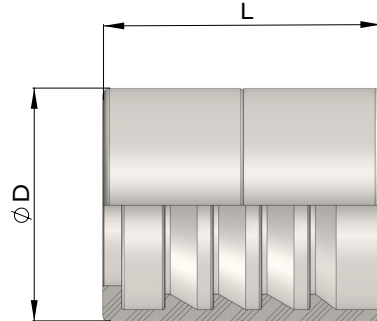

INOX AISI 316

BOPRIA

SWAGED FERRULE R1A
 BOCCOLA A PRESSARE R1A

Part Number	Hose ID	D	L	Hoses Valid For
	size	mm	mm	
BOPRIA014316	1/4"	20	30	R1A-1ST
BOPRIA516316	5/16"	22	31	R1A-1ST
BOPRIA038316	3/8"	24	33	R1A-1ST
BOPRIA012316	1/2"	28	34	R1A-1ST
BOPRIA058316	5/8"	32	37	R1A-1ST
BOPRIA034316	3/4"	36	43	R1A-1ST
BOPRIA001316	1"	43	50	R1A-1ST
BOPRIA114316	1.1/4"	52	57	R1A-1ST
BOPRIA112316	1.1/2"	57	63	R1A-1ST
BOPRIA002316	2"	71	78	R1A-1ST