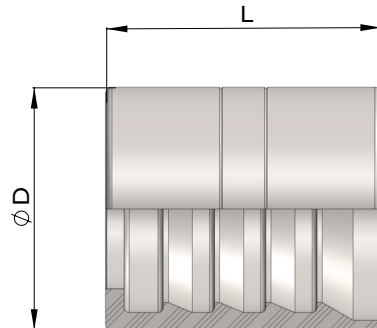

INOX AISI 316

# BOPR2A

SWAGED FERRULE R2A  
 BOCCOLA A PRESSARE R2A

Part Number	Hose ID	D	L	Hoses Valid For
	size	mm	mm	
BOPR2A014316	1/4"	21	30	R2A-2ST-4SP
BOPR2A516316	5/16"	24	32	R2A-2ST-4SP
BOPR2A038316	3/8"	26	33	R2A-2ST-4SP
BOPR2A012316	1/2"	30	35	R2A-2ST-4SP
BOPR2A058316	5/8"	34	37	R2A-2ST-4SP
BOPR2A034316	3/4"	38	45	R2A-2ST-4SP
BOPR2A001316	1"	46	50	R2A-2ST-4SP
BOPR2A114316	1.1/4"	56	59	R2A-2ST-4SP
BOPR2A112316	1.1/2"	62	63	R2A-2ST-4SP
BOPR2A002316	2"	75	79	R2A-2ST-4SP