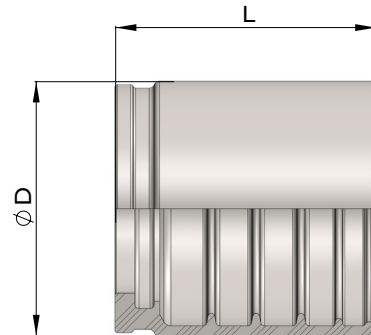

INOX AISI 316

# BOPTRC

**NO SKIVE FERRULE TRC**  
**BOCCOLA A PRESSARE NON PELARE TRC**

Part Number	Hose ID	D	L	Hoses Valid For
	size	mm	mm	
BOPTRC014316	1/4"	22	29	1SN/2SN/2SC/R16
BOPTRC516316	5/16"	24	29	1SN/2SN/2SC/R16
BOPTRC038316	3/8"	26	29	1SN/2SN/2SC/R16
BOPTRC012316	1/2"	30	32	1SN/2SN/2SC/R16
BOPTRC058316	5/8"	34	32	1SN/2SN/2SC/R16
BOPTRC034316	3/4"	38	38	1SN/2SN/2SC/R16
BOPTRC001316	1"	46	48	1SN/2SN/2SC/R16
BOPTRC114316	1.1/4"	58	55	1SN/2SN/2SC/R16
BOPTRC112316	1.1/2"	65	60	1SN/2SN
BOPTRC002316	2"	78	72	1SN/2SN
BOPTRC212316	2.1/2"	95	72	1SN/2SN
BOPTRC003316	3"	110	80	1SN/2SN