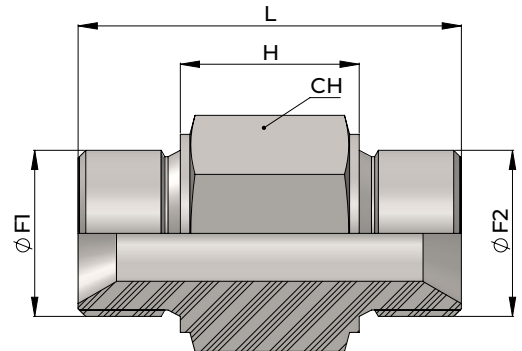

INOX AISI 316

CGG
**M/M BSP CONNECTOR
 PROLUNGA M/M BSP**

Part Number	Thread	Thread	L	H	CH
	F1	F2	mm	mm	mm
CGG018020316	1/8"-28	1/8"-28	40	20	14
CGG014025316	1/4"-19	1/4"-19	49	25	19
CGG038025316	3/8"-19	3/8"-19	50	25	22
CGG012030316	1/2"-14	1/2"-14	60	30	27
CGG034040316	3/4"-14	3/4"-14	72	40	32
CGG001045316	1"-11	1"-11	85	45	41
CGG114050316	1.1/4"-11	1.1/4"-11	92	50	50
CGG112050316	1.1/2"-11	1.1/2"-11	94	50	55
CGG002050316	2"-11	2"-11	104	50	70