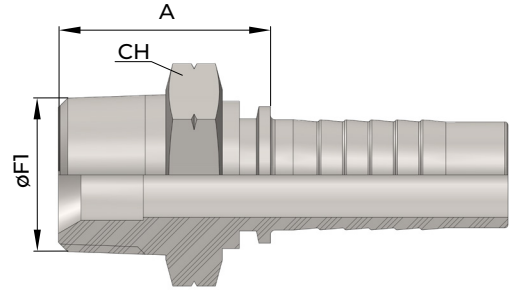

INOX AISI 316

MNP

**NPT MALE
 MASCHIO NPT**

Part Number	Thread	Hose ID		CH	cut-off=A
	F1	size	mm	mm	mm
MNP018316316	1/8"-28	3/16"	4,8	12	22
MNP018014316	1/8"-28	1/4"	6,4	12	22
MNP014316316	1/4"-19	3/16"	4,8	14	28
MNP014014316	1/4"-19	1/4"	6,4	14	28
MNP014516316	1/4"-19	5/16"	8,0	14	28
MNP014038316	1/4"-19	3/8"	9,5	17	28
MNP038014316	3/8"-19	1/4"	6,4	17	28
MNP038516316	3/8"-19	5/16"	8,0	17	28
MNP038038316	3/8"-19	3/8"	9,5	17	28
MNP012038316	1/2"-14	3/8"	9,5	22	35
MNP012012316	1/2"-14	1/2"	12,7	22	35
MNP012058316	1/2"-14	5/8"	16,0	22	35
MNP058012316	5/8"-14	1/2"	12,7	24	36
MNP058058316	5/8"-14	5/8"	16,0	24	36
MNP034012316	3/4"-14	1/2"	12,7	27	37
MNP034058316	3/4"-14	5/8"	16,0	27	37
MNP034034316	3/4"-14	3/4"	19,0	27	37
MNP001034316	1"-11	3/4"	19,0	36	43
MNP001001316	1"-11	1"	25,4	36	43
MNP114001316	1.1/4"-11	1"	25,4	46	46
MNP114114316	1.1/4"-11	1.1/4"	31,8	46	46
MNP112114316	1.1/2"-11	1.1/4"	31,8	50	54
MNP112112316	1.1/2"-11	1.1/2"	38,1	50	54
MNP002112316	2"-11	1.1/2"	38,1	65	55
MNP002002316	2"-11	2"	50,8	65	55