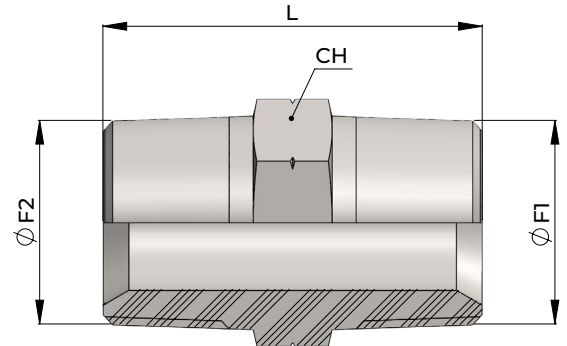

INOX AISI 316

# NNN

**NPT/NPT NIPLES**  
**NIPLES DI CONGIUNZIONE NPT/NPT**

Part Number	Thread		L mm	CH mm
	F1	F2		
NNN018018316	NPT 1/8"-27	NPT 1/8"-27	27	12
NNN014014316	NPT 1/4"-18	NPT 1/4"-18	36,5	14
NNN038038316	NPT 3/8"-18	NPT 3/8"-18	36,5	19
NNN012012316	NPT 1/2"-14	NPT 1/2"-14	48,4	22
NNN034034316	NPT 3/4"-14	NPT 3/4"-14	50	27
NNN001001316	NPT 1"-11	NPT 1"-11	59	36
NNN114114316	NPT 1.1/4"-11 1/2	NPT 1.1/4"-11 1/2	63	46
NNN112112316	NPT 1.1/2"-11 1/2	NPT 1.1/2"-11 1/2	65	50
NNN002002316	NPT 2"-11 1/2	NPT 2"-11 1/2	68	65