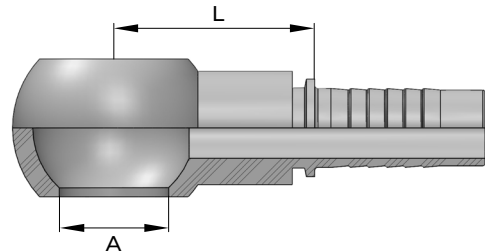

INOX AISI 316

OCG
**BSP BANJO
 RACCORDO AD OCCHIO BSP**

| Part Number | A | Hose ID | L |
|--------------|------|---------|----|
| | size | size | mm |
| OCG018316316 | 1/8" | 3/16" | 19 |
| OCG018014316 | 1/8" | 1/4" | 19 |
| OCG014316316 | 1/4" | 3/16" | 26 |
| OCG014014316 | 1/4" | 1/4" | 26 |
| OCG014516316 | 1/4" | 5/16" | 26 |
| OCG014038316 | 1/4" | 3/8" | 26 |
| CCG038014316 | 3/8" | 1/4" | 26 |
| OCG038516316 | 3/8" | 5/16" | 26 |
| OCG038038316 | 3/8" | 3/8" | 26 |
| OCG038012316 | 3/8" | 1/2" | 27 |
| OCG012038316 | 1/2" | 3/8" | 31 |
| OCG012012316 | 1/2" | 1/2" | 31 |
| OCG058058316 | 5/8" | 5/8" | 38 |
| OCG034012316 | 3/4" | 1/2" | 37 |
| OCG034034316 | 3/4" | 3/4" | 37 |
| OCG001034316 | 1" | 3/4" | 47 |
| OCG001001316 | 1" | 1" | 49 |